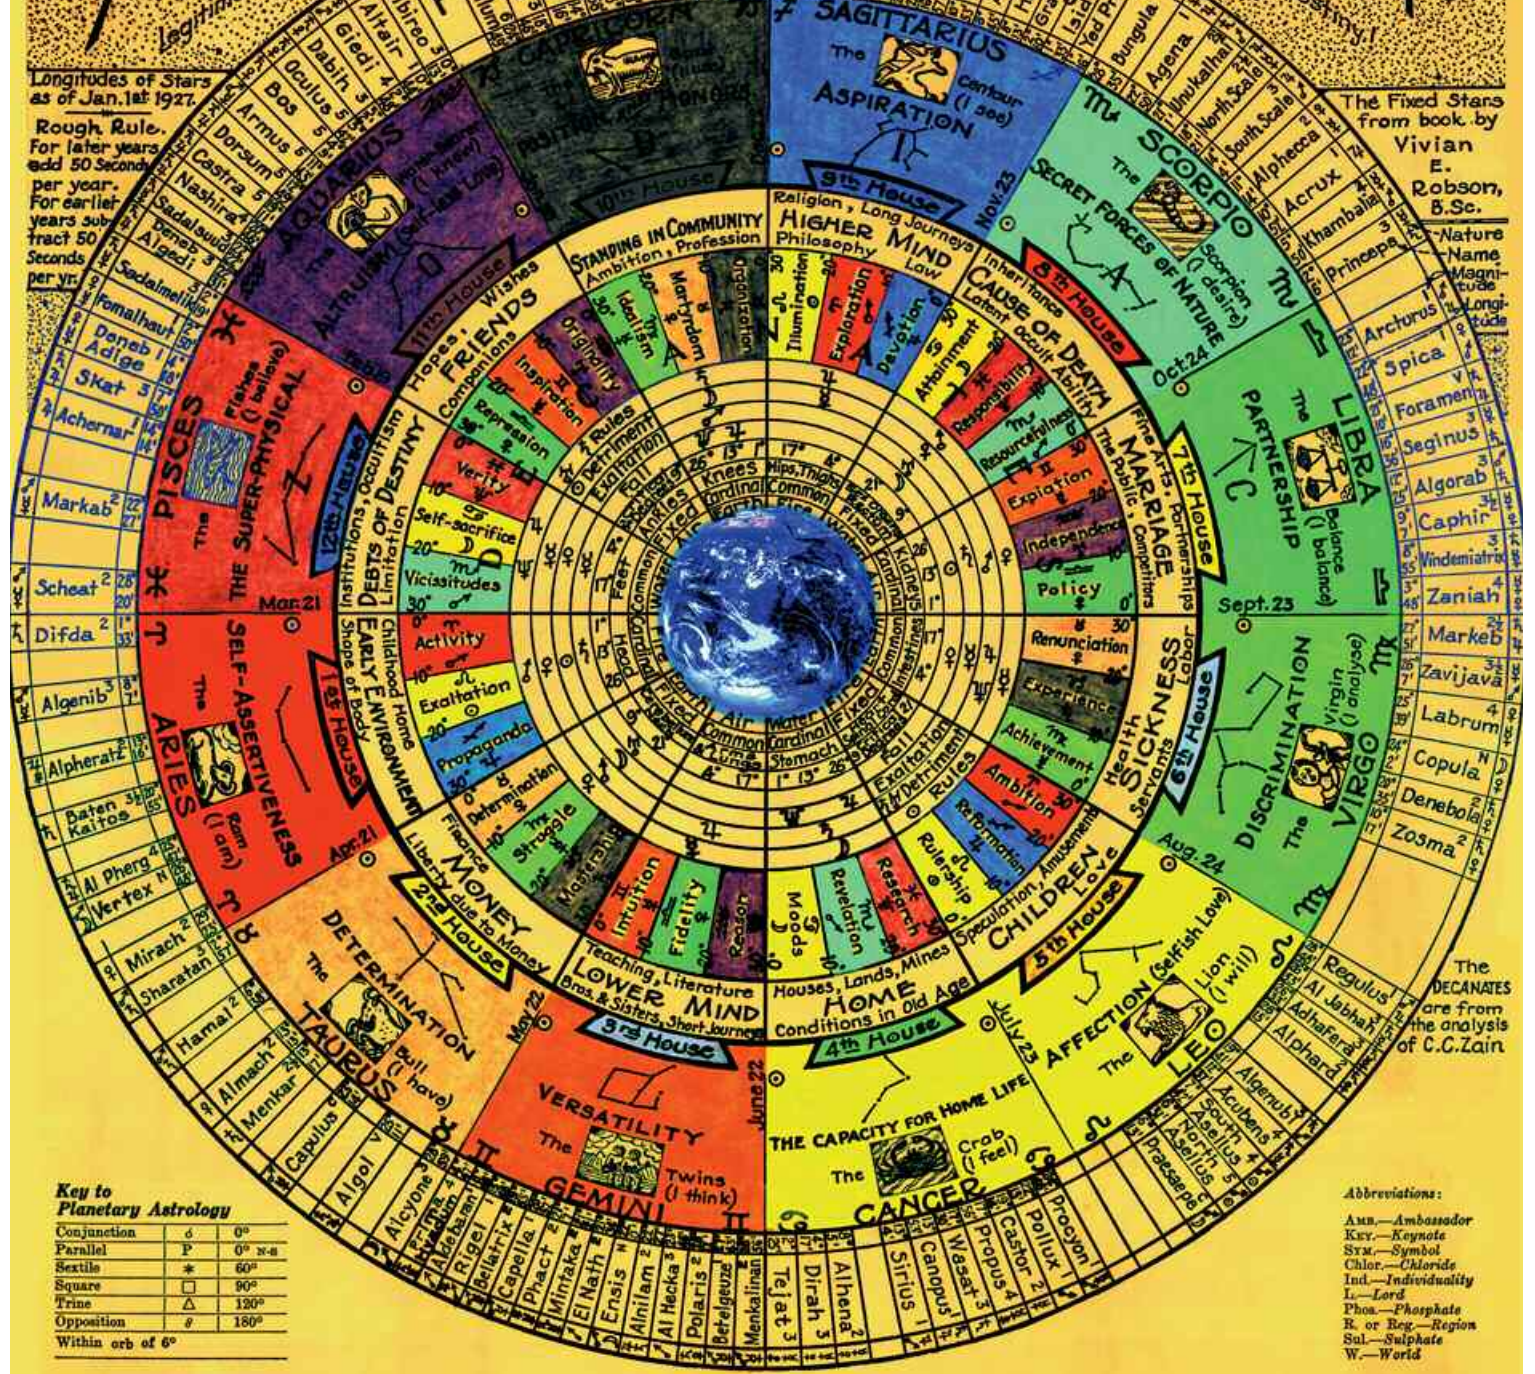

ASTROLOGY IS THE CLOCK OF DESTINY

Legitimate Astrology is not Fortune Telling, it is the Scientific Key to Character and Destiny.

Longitudes of Stars as of Jan. 1st 1927.

Rough Rule. For later years add 50 Seconds per year. For earlier years subtract 50 Seconds per yr.

The Fixed Stars from book by Vivian E. Robson, B.Sc.

Nature Name Magnitude Longitude

The DECANATES are from the analysis of C.C.Zain

Key to Planetary Astrology

Conjunction	o	0°
Parallel	P	0° N-S
Sextile	*	60°
Square	□	90°
Trine	△	120°
Opposition	∩	180°

Key to the Signs

SIGN	SYM.	KEY	HIERARCHY	REALM	GEM	KEY.	MINERAL SALT	RULES
Aries	T	Self Assertion	Xeophim	World	Amethyst, Diamond	D ^o	Potassium Pho.	Head
Taurus	♉	Harmony	Teraphim	of God	Moss Agate, Emerald	E ^o	Sodium Sul.	Throat
Gemini	♊	Flexibility	Seraphim	World	Crystal, Aqua Marine	F ^o	Potassium Chlor.	Lungs
Cancer	♋	Fertility	Cherubim	of Virgin	Emerald, Black Onyx	A ^o	Calcium Chlor.	Stomach
Leo	♌	Affection	L. of Flame	Spirit	Ruby, Diamond	B ^o	Magnesium Pho.	Heart
Virgo	♍	Service	L. of Wis.	W. of D. Spirit	Pink Jasper, Hyac th	C	Potassium Sul.	Intestine
Libra	♎	Partnership	L. of Ind.	W. of L. Spirit	Opal, Diamond	D	Sodium Pho.	Kidneys
Scorpio	♏	Discord	L. of Form	Reg. of Ab. Thought	Topaz, Malchite	E	Calcium Sul.	Genitals
Sagittarius	♐	Aspiration	L. of Mind	Reg. of Con. Tho't	Carbuncle, Turq.	F	Silicea	Thighs
Capricorn	♑	Ambition	Archangels	Desire World	White Onyx, Moonst.	G	Calcium Pho.	Knees
Aquarius	♒	Altruism	Angels	Ethereal Region	Sapphire, Opal	A	Sodium Chlor.	Ankles
Pisces	♓	Impress'n'b'y	Humanity	Chemical Region	Crysolite, Moonstone	G	Ferrum Pho.	Feet